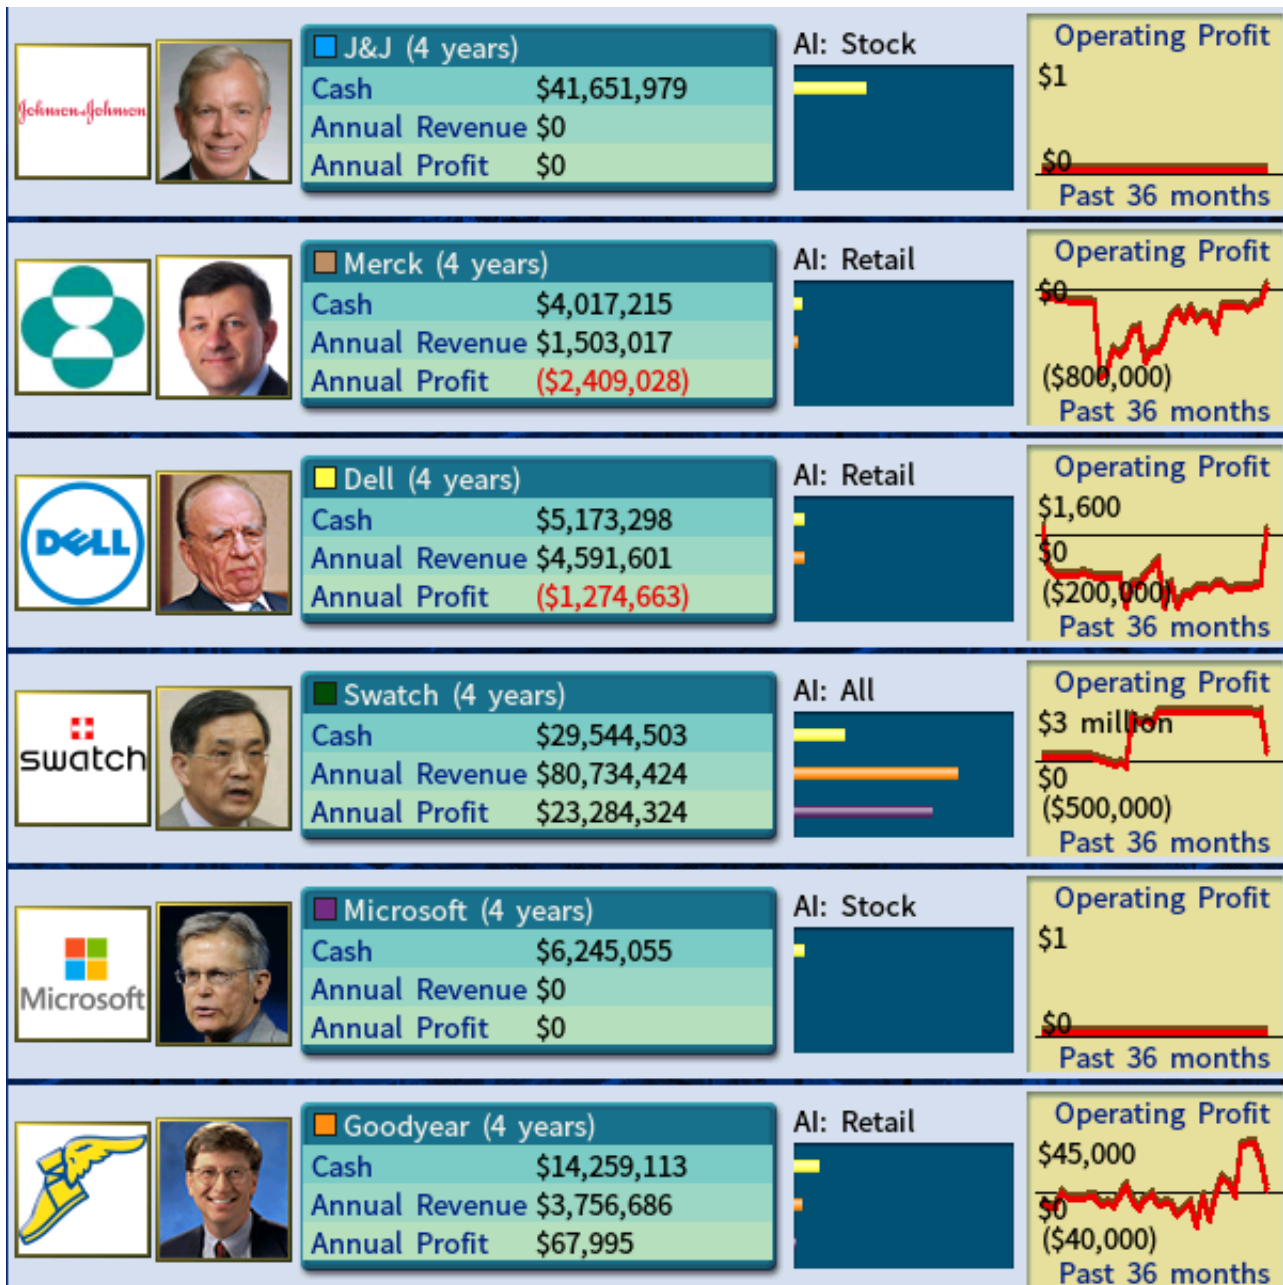

8+9 -

[(Android)](#)

the laboratory setting is designed to be a version of the real world

[Hei Hello. Nokia Mobile! Facebook.com NokiaMobile. Confirms Nokia Android smartphone for 2017](#)

“A Living Lab is a multi-stakeholder organization set-up to carry out innovation projects that follow the principles of open and user innovation and focus on real-life .... Mapping the Field of Sustainability-Related Lab. Research in the Real World. Research approaches establishing laboratories in real-world contexts (LRWs) ... [Glary Utilities Pro 5.136.0.162 Crack With Key Lifetime 2020](#)

real world setting meaning

[From Paris with Love Download Fime Gratis](#)